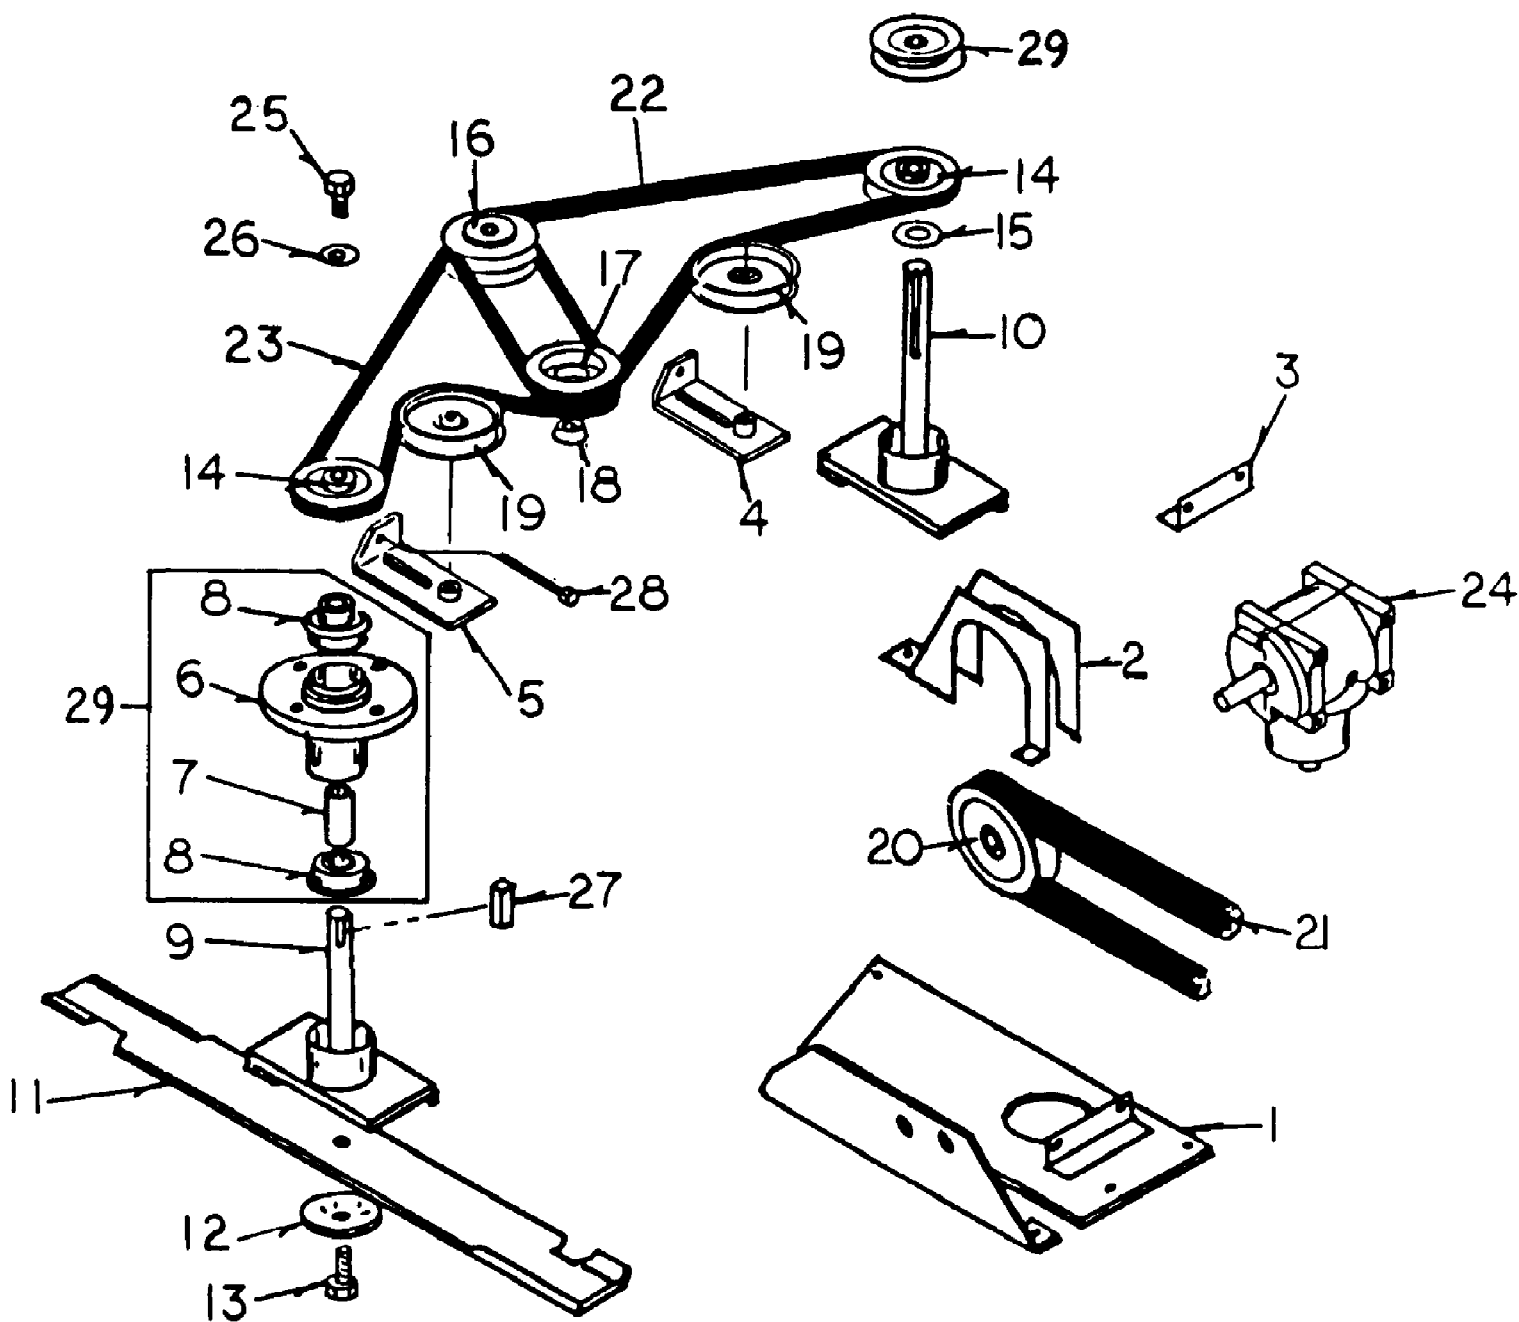

132-002-190 FR-12 (1992)
42" Deck Drive

Page 1 of 27

132-002-190 FR-12 (1992)
42" Deck Drive

Page 2 of 27

Ref #	Part Number	Qty	S/P/F	Description
1	WD-311-0001	1		Gearbox Mount
2	WD-311-0002	1		Belt Guard
3	WD-310-0006	1		Gearbox Mount Angle
4	WD-300-0029	1		Belt Tightener
5	WD-300-0030	1		Belt Tightener
6	WD-300-0025	3	S	Spindle Housing
7	WD-300-0027	3	S	Spindle Spacer
8	WD-900-3506	6	S	Spindle Bearing
9	WD-300-0026	2	S	Spindle Shaft
10	WD-300-0033	1		Spindle Shaft
11	WD-900-5531	3	S	Blade
12	WD-900-5534	3	S	Blade Washer
13	WD-900-6080	3	S	Hex Bolt, 3/8-24 x 1 1/4", GR5
14	WD-900-2507	2	S	Spindle Pulley
15	WD-900-6002	9	S	Spacer Washer
16	WD-900-2516	1	S	Spindle Pulley, Double A
17	WD-900-2515	1		Gearbox Pulley, Output
18		1		Hub (Included w/900-2515)
19	WD-900-2518	2	S	Idler Pulley
20	WD-900-2525	1	S	Gearbox Pulley, Input
21	WD-900-3004	1	S	Deck Drive Belt
22	WD-900-3006	1	S	Deck Belt
23	WD-900-3007	1	S	Deck Belt
24	WD-900-5842	1	S	Gearbox
	WD-999-2010	1		Grease, SHC-460
25	WD-900-6073	3	S	Hex Ny-Lock Bolt, 5/16-24 x 3/4" GR5
26	WD-300-0017	3	S	Washer, 5/16", 10 GA
27	WD-900-7001	6	S	Key, 3/16" x 1"
28	WD-900-6034	2		Hex Tap Bolt, 1/4-20 x 4"
29	WD-600-0000	1	S	Spindle Housing Assembly (Includes Item 6, 7 & 8)
?30	WD-900-2528	1		Spindle Pulley