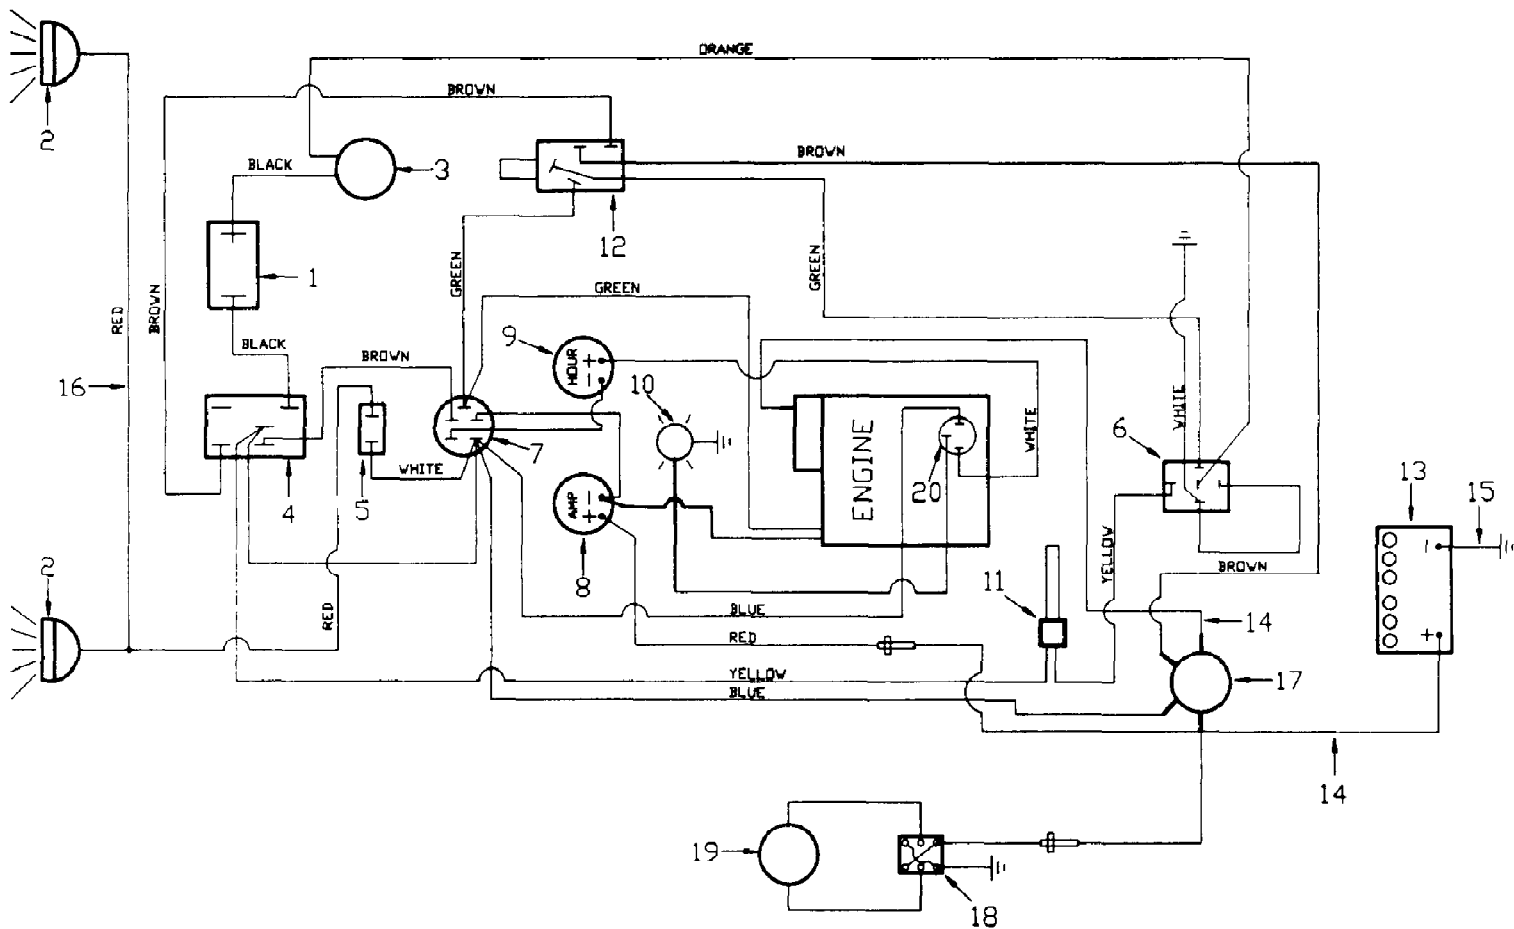

Ref #	Part Number	Qty	S/P/F	Description
1	WD-900-2044	1	S	10 Amp Circuit Breaker
2	WD-900-2014	2		Headlight Assembly
	WD-900-2024	1	S	Lens
	WD-900-2025	1	S	Bulb
	WD-900-2060	1		Lamp
	WD-900-2068	1		Headlight Gasket
3	WD-900-5581	1	S	Electric Clutch Assembly
4	WD-900-2028	1	S	PTO Clutch Switch
5	WD-900-2027	1	S	Light Switch
6	WD-900-2037	1	S	Relay
7	WD-900-2003	1	S	Ignition Switch
8	WD-900-2002	1		Amp Gauge
9	WD-900-2023	1	S	Hour Meter
10	WD-900-2041	1		Oil Light
11	WD-900-2001	1		Seat Switch
12	WD-900-2029	1	S	Safety Switch
13	WD-900-2060	1		Battery
14	WD-900-2010	2		Starter Wire
15	WD-900-2009	1		Ground Wire
16	WD-900-2032	1		Light to Switch Wire
17	WD-900-2005	1		Solenoid
18	WD-900-2020	1		3 Position Deck Lift Switch
19	WD-900-2033	1		Electric Lift Actuator
20	WD-900-5017	1	S	Oil Sending Unit
	WD-900-2035	1		Wiring Harness