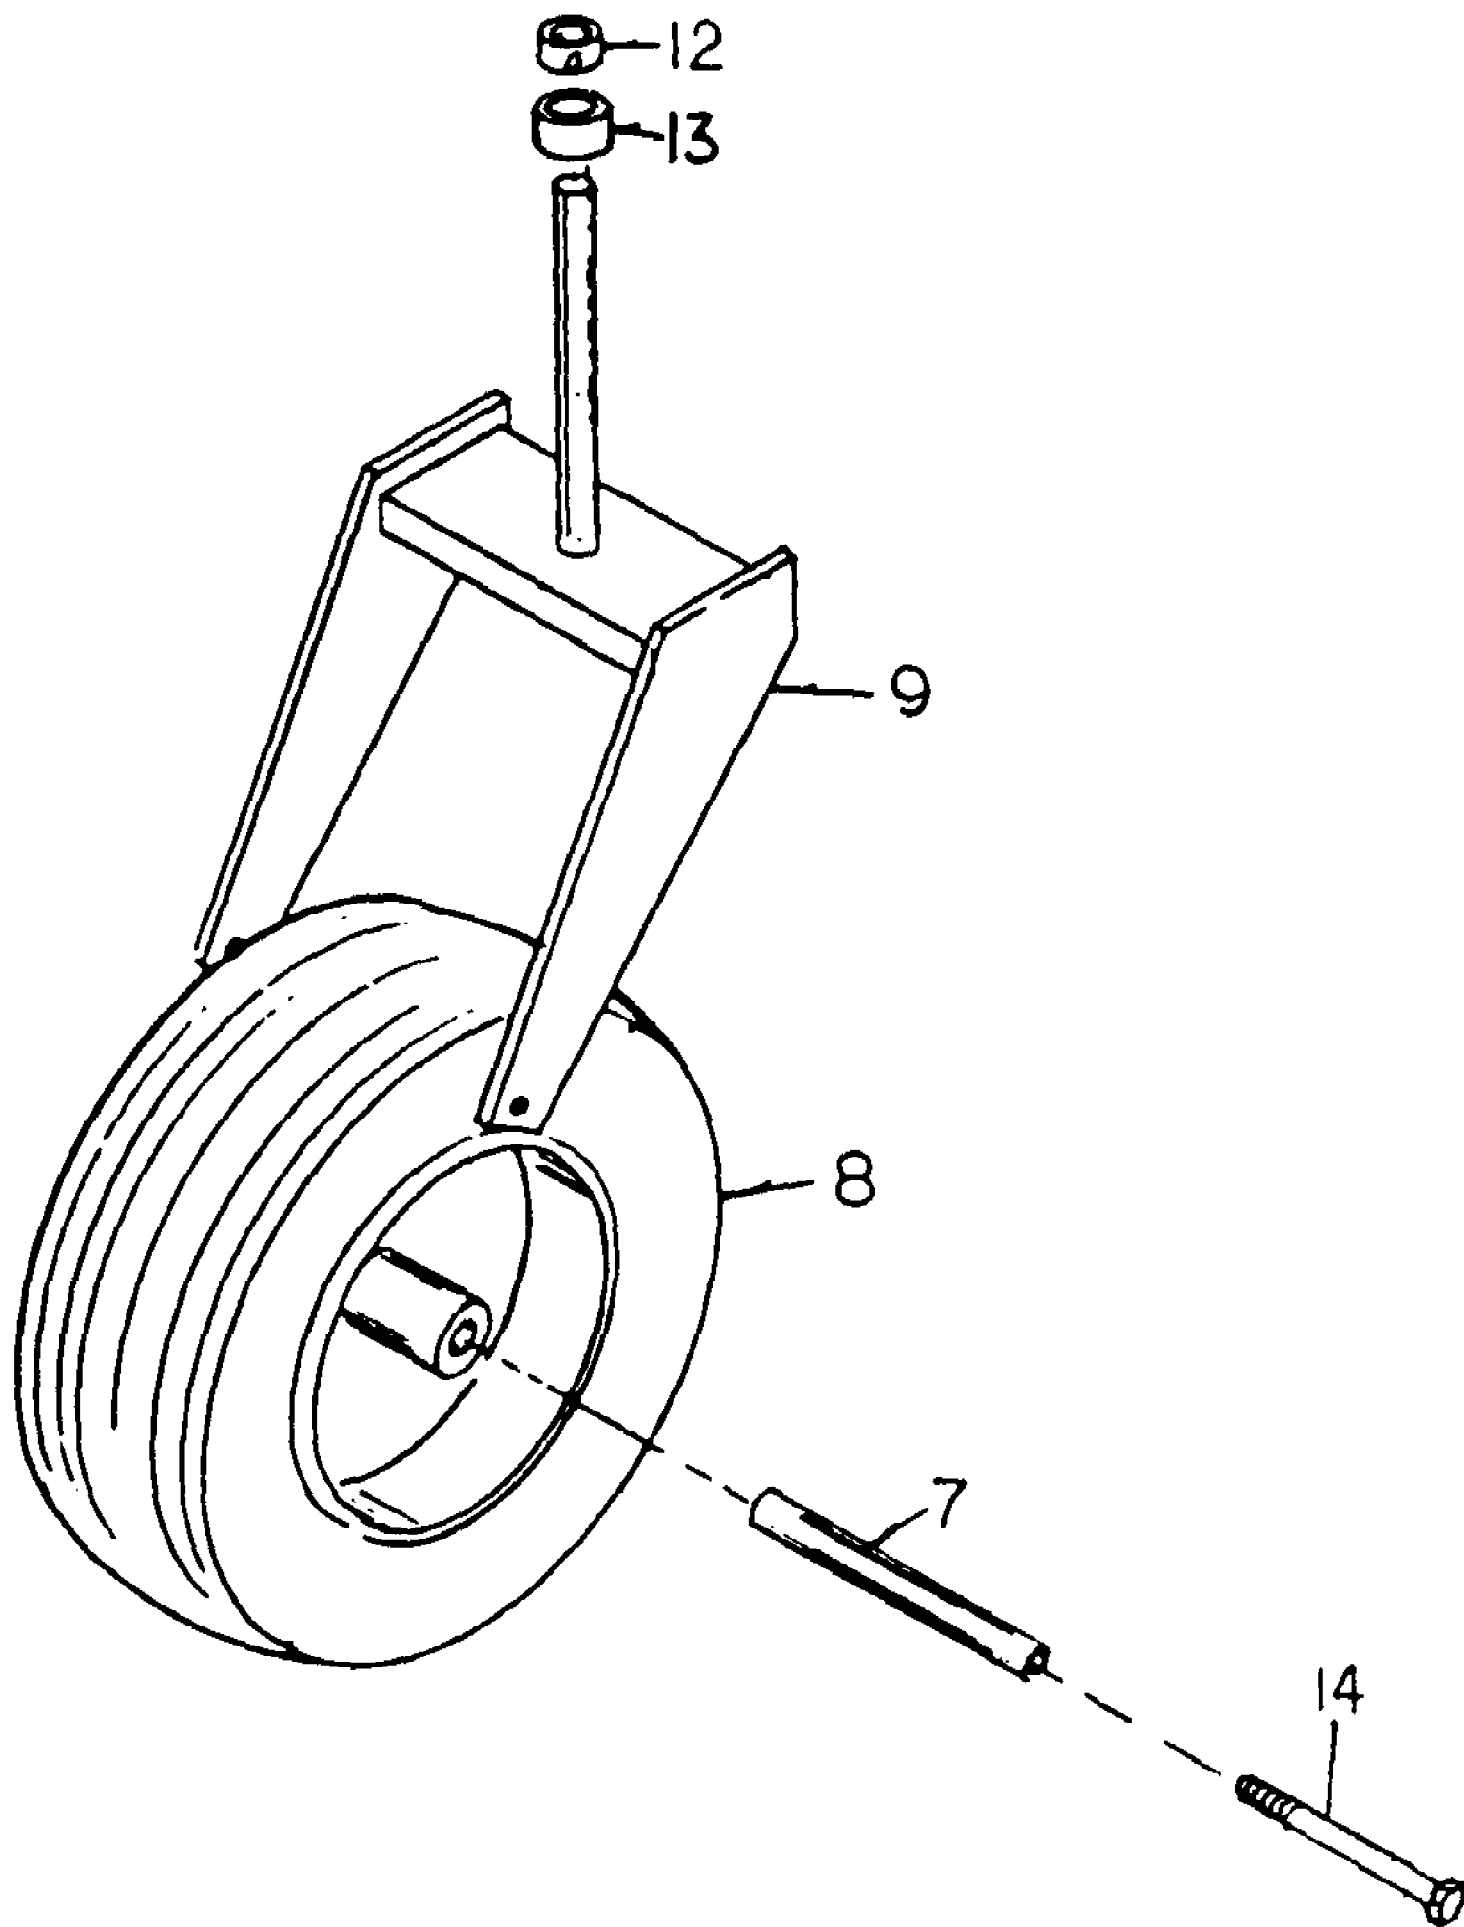

132-002-190 FR-12 (1992)
Single Tail Wheel

132-002-190 FR-12 (1992)
Single Tail Wheel

Page 22 of 27

Ref #	Part Number	Qty	S/P/F	Description
7	WD-230-0017A	1		Axle
8	WD-900-4014	1		Tail Wheel Assembly
	WD-900-3505	1	S	Bearing, Wheel Assembly
	WD-900-4015	1		Tire, 15 x 6.00-8
	WD-900-4016	1		Rim, 6" x 4.5
9	WD-210-0001	1		Tail Wheel Fork
12	WD-900-5510	1		Set Collar, 1"
13	WD-213-0003	1		Spacer, Tail Wheel Fork
14	WD-900-6134	1		Hex Capscrew, 1/2-13 x 8 1/2"