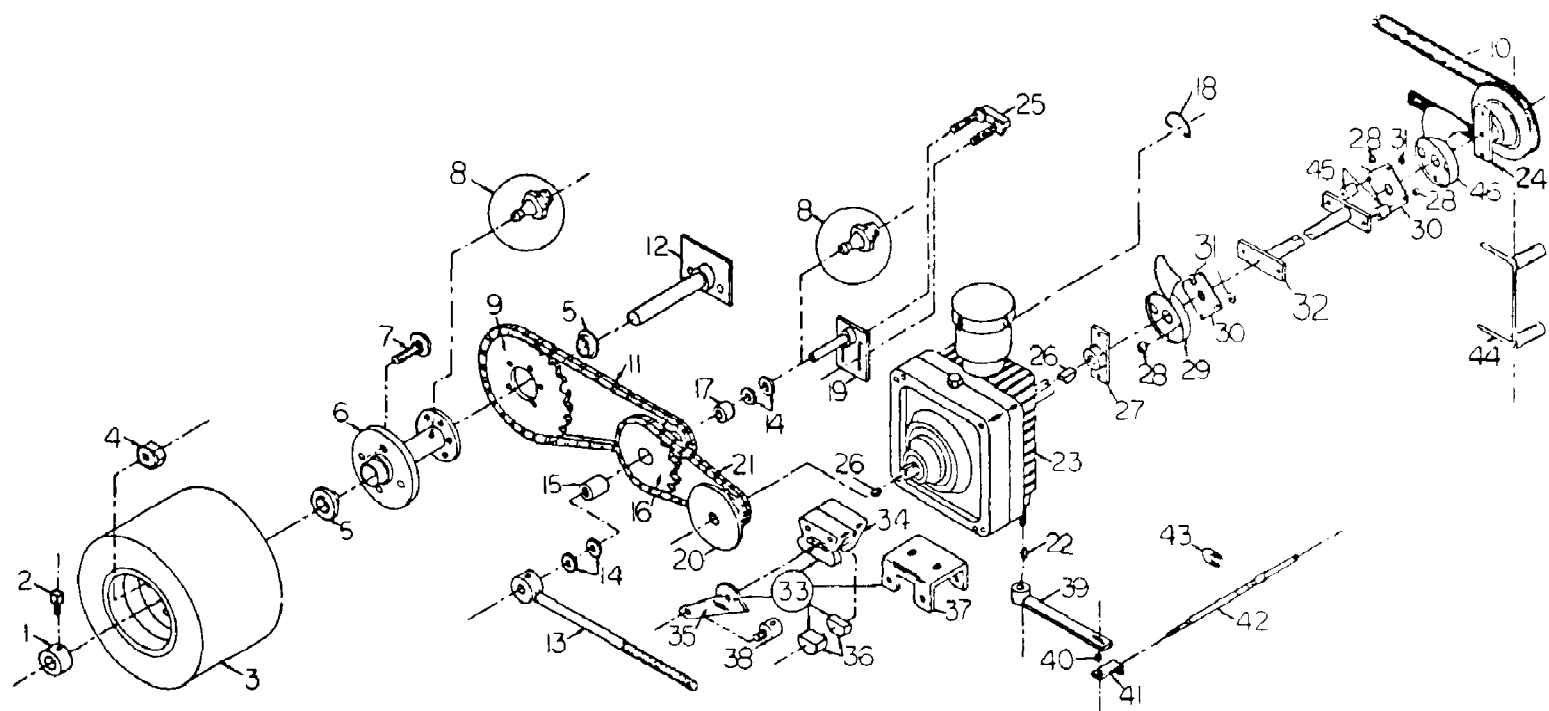

Ref #	Part Number	Qty	S/P/F	Description
1	WD-900-5510	2		Set Collar, 1"
2	WD-900-6058	2		Squarehead Setscrew, 5/16-18 x 1/2"
3	WD-900-4012	2		Drive Wheel Ass'y., 16 x 7.50-8
	WD-900-4021	1		Drive Tire, 16 x 7.50-8
	WD-900-4003	1		Rim, 8" x 5 1/2"
4	WD-900-6138	8		Lug Nut, 1/2-20
5	WD-900-3501	4	S	Drive Wheel Bearing
6	WD-900-4009	2		Drive Wheel Hub
	WD-600-0006	1		Wheel Hub Ass'y., Regular (Includes Items 5, 6, 7, 8 & 9)
7	WD-900-6137	8		Lug Bolt, 1/2-20 x 1 1/4"
8	WD-900-5619	4		Self-tapping Zerk, 1/4-28
9	WD-901-1502	2	S	Final Drive Sprocket, 40A 54
10	WD-900-3011	1	S	Transmission Belt
11	WD-900-1000	2	S	Final Drive Chain
12	WD-100-0001	2		Drive Wheel Axle
13	WD-100-0017	2	S	Support Collar
14	WD-900-6003	8		Machine Washer, 3/4", 10 GA
15	WD-900-3500	2	S	Idler Sprocket Bearing, 1/2"
16	WD-901-1501	2	S	Idler Sprocket
	WD-901-1501A	1	S	Idler Sprocket w/Bearings
17	WD-900-3502	2		Idler Sprocket Bearing, 3/4"
18	WD-900-4510	2		Transmission Dump Valve Clip
19	WD-100-0002	2	S	Idler Sprocket Shaft
20	WD-901-1505	2	S	Transmission Sprocket w/Brake Disc
21	WD-900-1001	2		Primary Drive Chain
22	WD-900-4524	2		Woodruff Key, 1/8" x 3/8"
23	WD-900-4504	1	S	Transmission, LH (Shown)
	WD-900-4505	1		Transmission, RH
	WD-900-4523	1		Transmission Diaphragm
	WD-900-4528	1	S	Seal Kit For model 6
	WD-900-4529	1		Trans. Reservoir Kit For model 6
24	WD-900-4521	1	S	Pulley w/Drive Plate
25	WD-100-0016	2		Bolt Bar
26	WD-900-4508	4	S	Woodruff Key, 1/8" x 1/2"
27	WD-900-4522	1		Hub w/Drive Plate
28	WD-111-0025	4		Bolt Spacer
29	WD-900-4520	1		Fan, ccw
30	WD-111-0021	2	S	Drive Plate
31	WD-900-6161	6		Washer, 1/4", 10 GA
32	WD-111-0018	1		Cross Shaft
33	WD-900-5690	1		Brake Assembly, LH
	WD-900-5691	1		Brake Assembly, RH
34	WD-900-5564	1		Brake Caliper
35	WD-900-5565	1		Caliper Lever, LH
	WD-900-5566	1		Caliper Lever, RH
36	WD-900-5567	1	S	Brake Pad (Set)
37	WD-900-5588	1		Caliper Bracket
38	WD-111-0014	2		Caliper Rod Collar
39	WD-900-4506	1		Transmission Arm, LH
	WD-900-4507	1		Transmission Arm, RH
40	WD-200-0014	2	S	Cable End Bushing