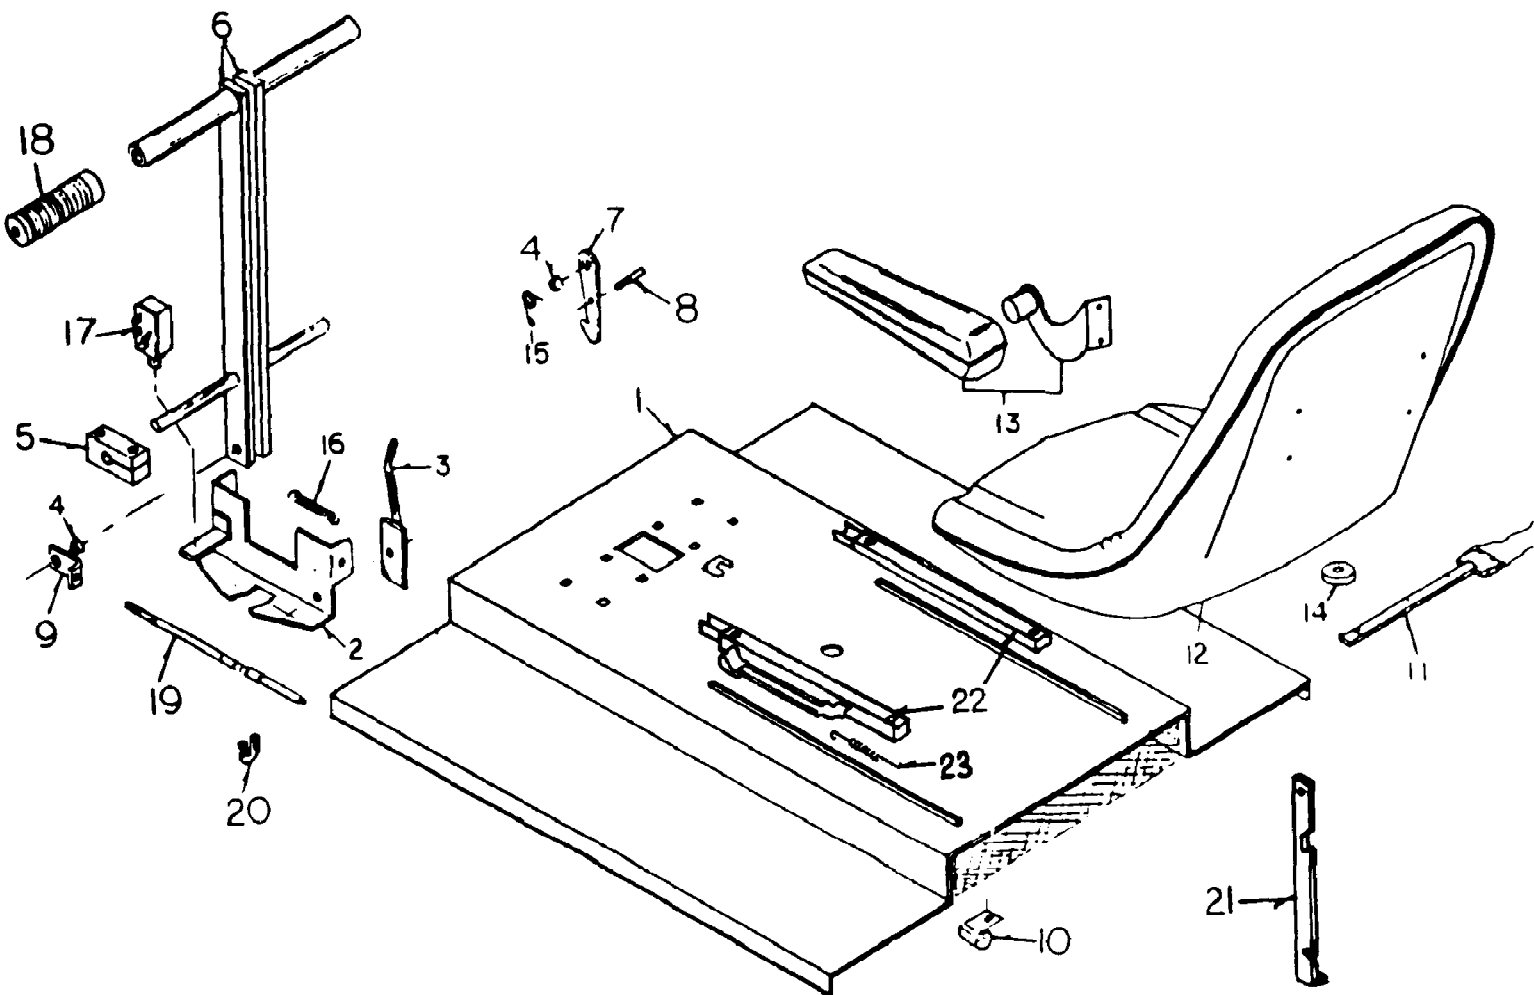

132-002-190 FR-12 (1992)
Seat Lid Assembly

Page 19 of 27

132-002-190 FR-12 (1992)
Seat Lid Assembly

Page 20 of 27

Ref #	Part Number	Qty	S/P/F	Description
1	WD-201-0004	1		Seat Lid
2	WD-201-0010	1		Lever Lock
3	WD-200-0012	1		Latch, Lever Lock
4	WD-200-0014	5	S	Bushing
5	WD-200-0010	4		Bearing Block
6	WD-200-0009	2		Steering Lever
7	WD-201-0015	1		Seat Lid Latch
8	WD-201-0014	1		Seat Lid Latch Bolt
9	WD-200-0013	4	S	Steering Cable End
10	WD-201-0018	1		Seat Lid Harness Retainer
11	WD-900-2001	1		Seat Switch
12	WD-900-5597	1		Seat
13		1		Arm Rest Kit (Optional)
14	WD-900-5523	4		Seat Spacer
15	WD-900-5700	1		Seat Lid Latch Spring
16	WD-900-5501	1		Lever Lock Spring
17	WD-900-2029	1	S	Safety Switch
18	WD-900-5500	2	S	Handle Grip
19	WD-900-5502	2	S	Steering Cable
20	WD-900-5503	4	S	Steering Cable Clamp
21	WD-200-0008	1		Lid Prop
22	WD-900-5813	1		Seat Rail Kit (Pair)
23	WD-900-5767	1		Seat Spring