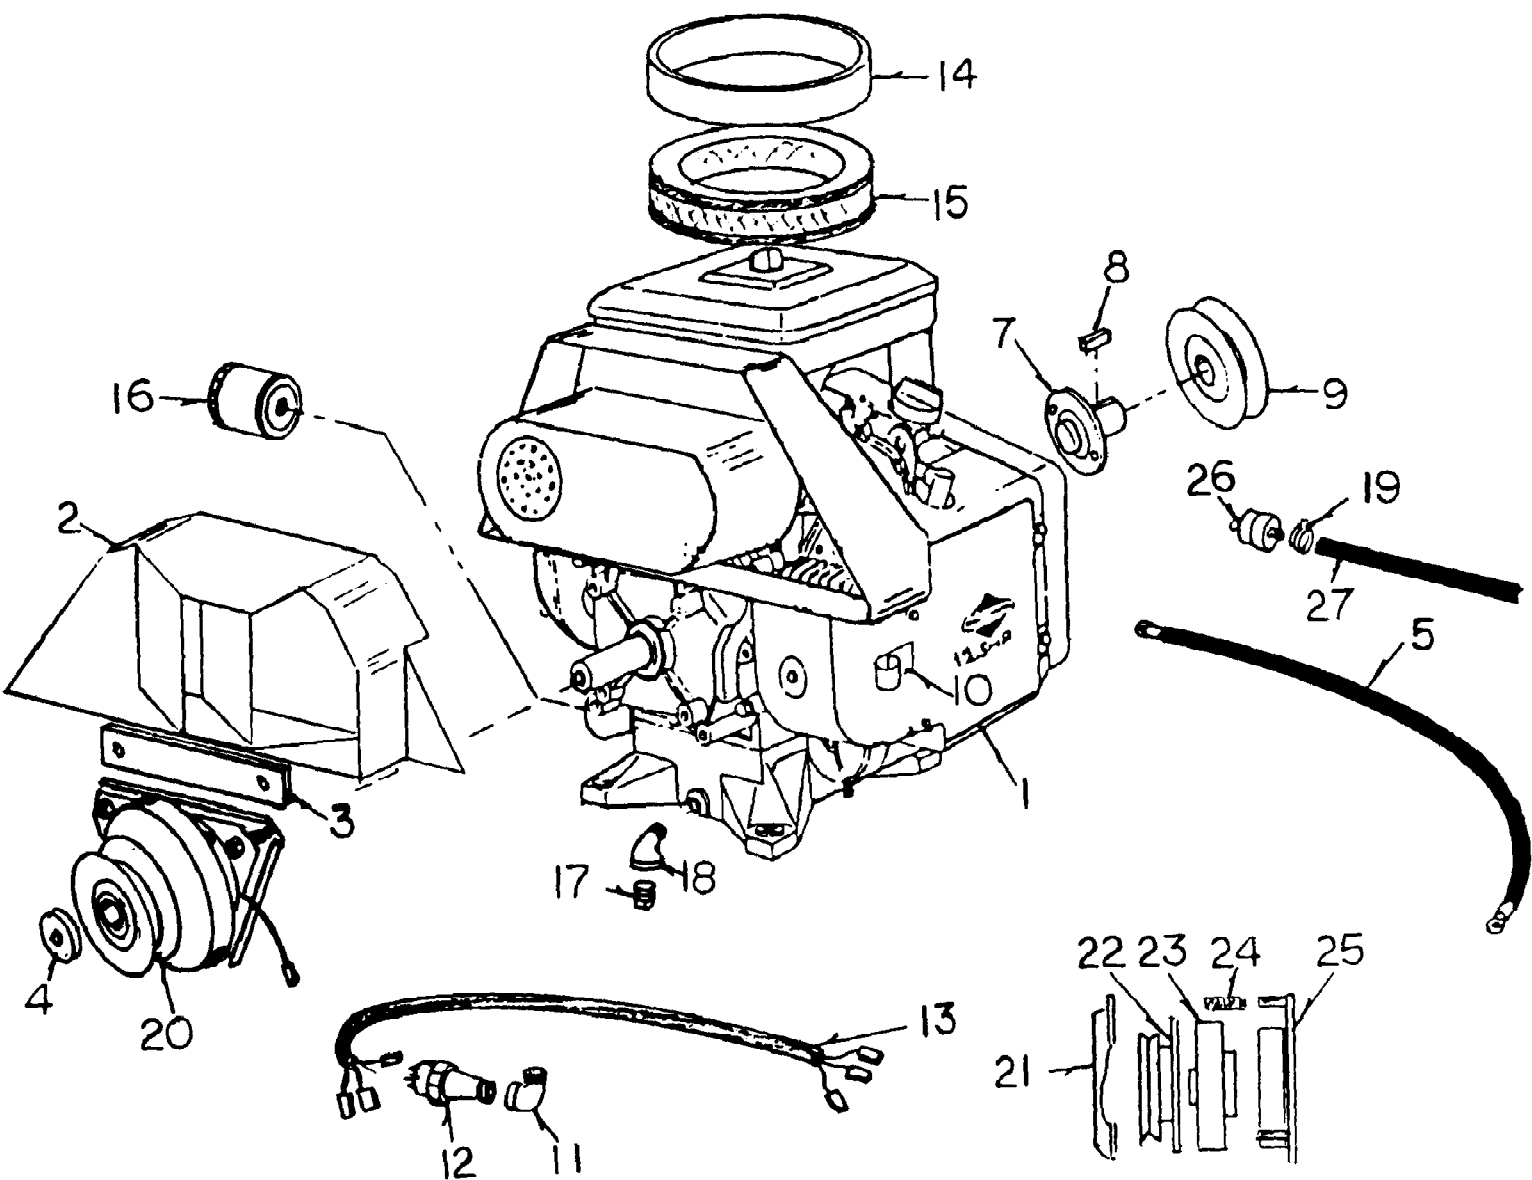

132-002-190 FR-12 (1992)
Curtis Gearbox

Page 14 of 27

Ref #	Part Number	Qty	S/P/F	Description
	WD-900-5842	1	S	Curtis Gearbox
1	WD-900-7036	2		Housing Half
2	WD-900-7001	2	S	Key, 3/16" x 3/16" x 1"
3	WD-900-7037	1		Shaft
4	WD-900-7008	1	S	Ball Bearing
5	WD-15001	1		Pipe Bushing, 1/4" x 1/8"
6	WD-900-7005	2		Retaining Ring
7	WD-900-7038	1		Output Shaft Gear
8	WD-900-7044	1	S	Shaft
9	WD-900-7041	3	S	Ball Bearing
10	WD-900-7009	6		Lockwasher
11	WD-900-7010	6		Allenhead Capscrew
13	WD-900-7042	2	S	Seal
14	WD-900-7040	1		Input Shaft Gear
15	WD-900-7043	1	S	Expansion Plug
?16	WD-900-5535	1	S	Gearbox
17	WD-900-5020	1		Street Elbow, 1/8" x 90°
18	WD-900-7004	1	S	Relief Valve
19	WD-900-7053	1	S	Grease Zerk, 1/4" NPT
	WD-999-2010	1		Grease, SHC-460

132-002-190 FR-12 (1992)
Dual Tail Wheel Assembly

132-002-190 FR-12 (1992)
Dual Tail Wheel Assembly

Page 16 of 27

Ref #	Part Number	Qty	S/P/F	Description
1	WD-230-0004	1		Dual Tail Wheel Axle
2	WD-230-0007	2		Dual Tail Wheel Fork
3	WD-230-0005	1		Dual Tail Wheel Mount
4	WD-230-0006	1		Dual Tail Wheel Tube Block
5	WD-230-0008	1		Pivot Axle
6	WD-200-0017	2	S	Tail Wheel Axle
10	WD-900-4022	2	S	Tail Wheel Assembly
	WD-900-3505	1	S	Bearing, Wheel Assembly
	WD-900-4047	1		Tire, 13 x 5.00-6
	WD-900-4050	1		Rim, 6" x 4"
11	WD-900-3501	6	S	Bearing, 1"
12	WD-900-5510	4		Set Collar, 1"
15	WD-900-6133	2	S	Hex Capscrew, 1/2-13 x 6 1/2"