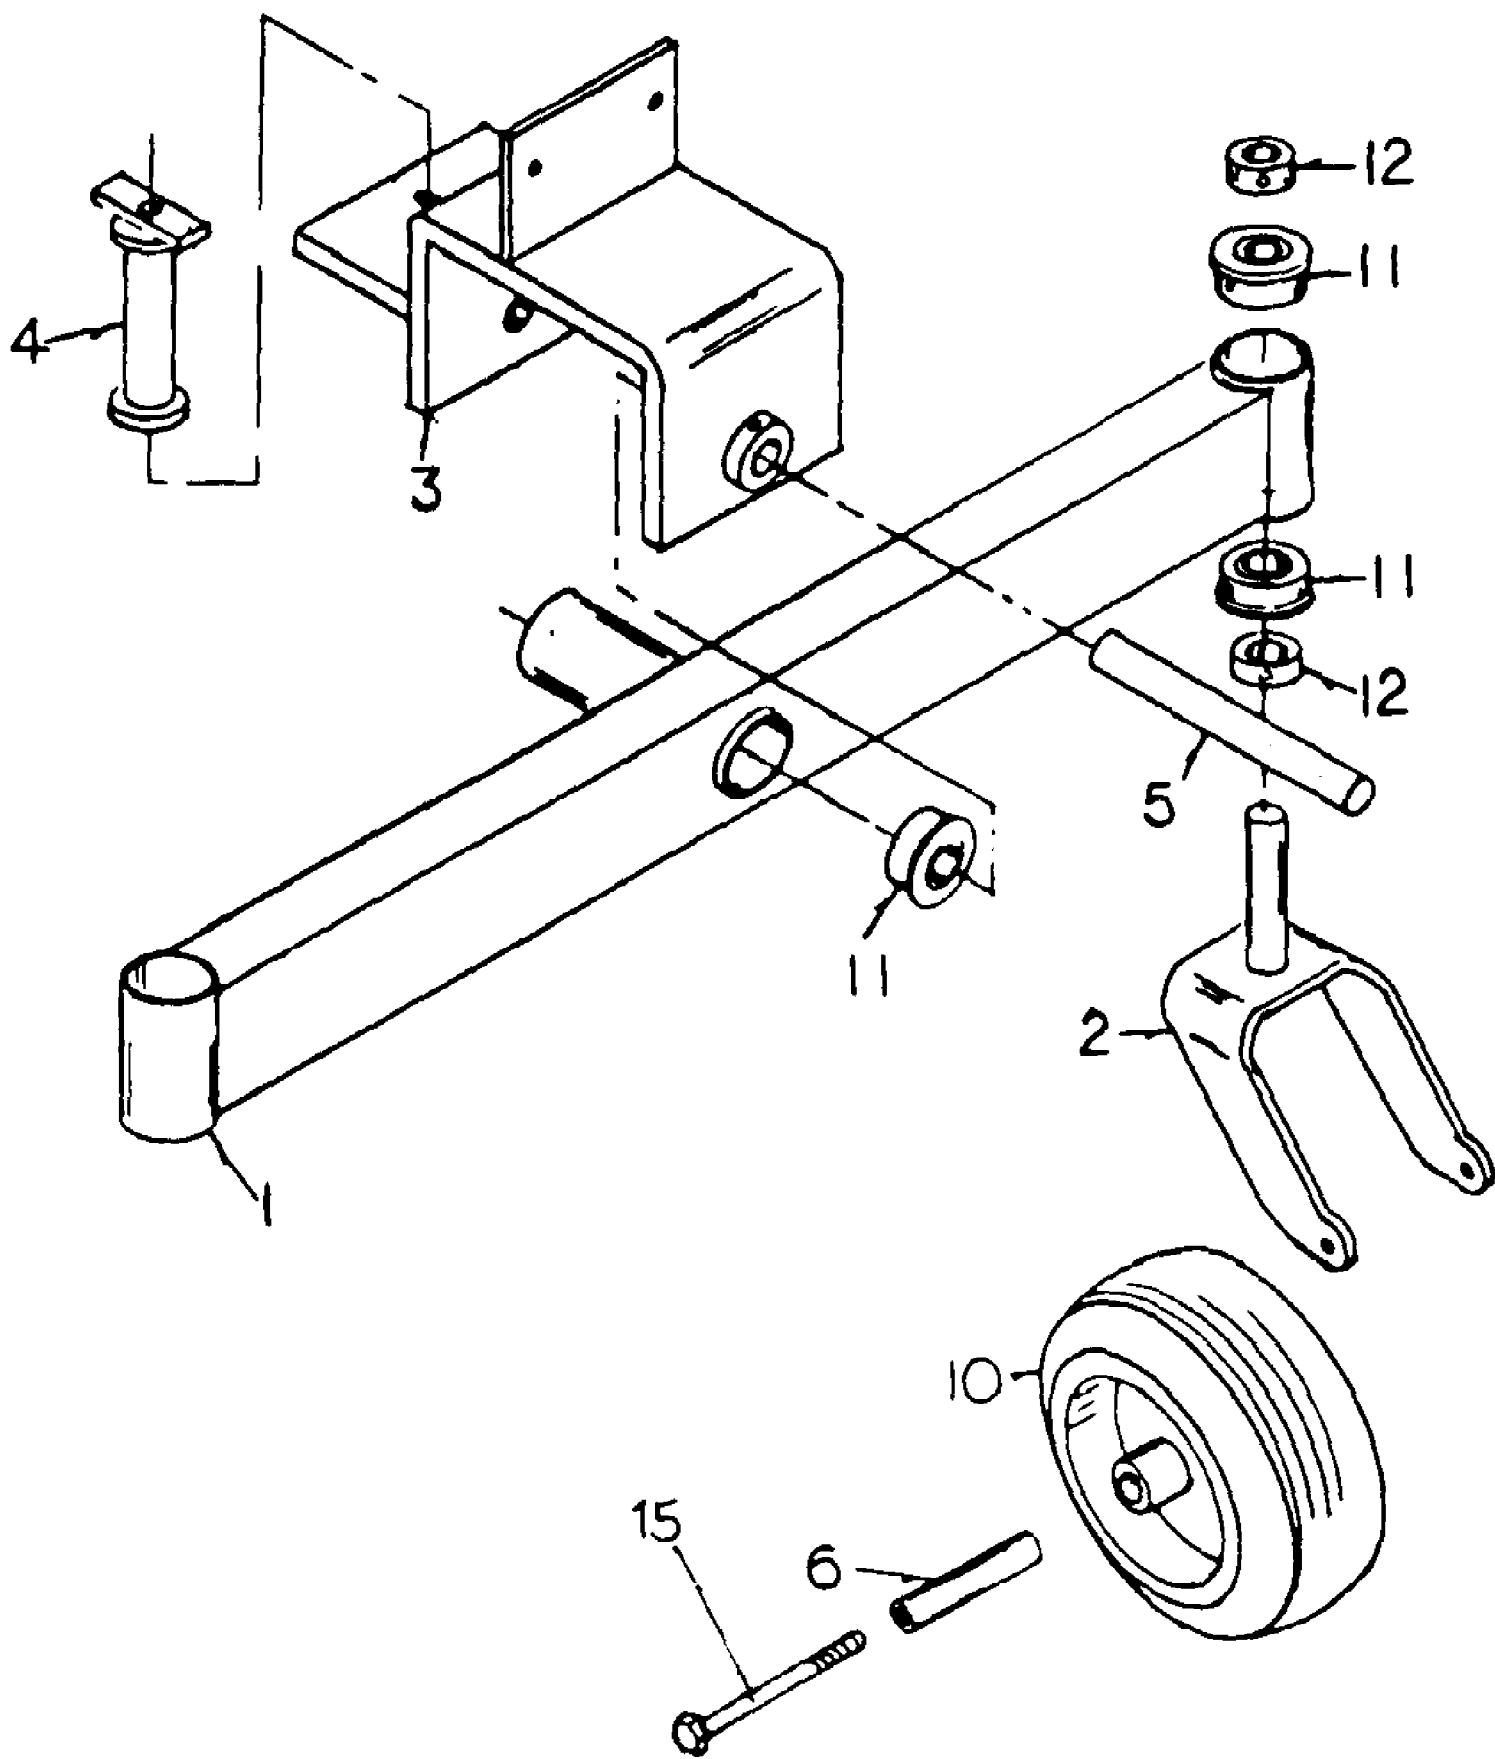

132-002-190 FR-12 (1992)
Dual Tail Wheel Assembly

132-002-190 FR-12 (1992)
Dual Tail Wheel Assembly

Page 16 of 27

Ref #	Part Number	Qty	S/P/F	Description
1	WD-230-0004	1		Dual Tail Wheel Axle
2	WD-230-0007	2		Dual Tail Wheel Fork
3	WD-230-0005	1		Dual Tail Wheel Mount
4	WD-230-0006	1		Dual Tail Wheel Tube Block
5	WD-230-0008	1		Pivot Axle
6	WD-200-0017	2	S	Tail Wheel Axle
10	WD-900-4022	2	S	Tail Wheel Assembly
	WD-900-3505	1	S	Bearing, Wheel Assembly
	WD-900-4047	1		Tire, 13 x 5.00-6
	WD-900-4050	1		Rim, 6" x 4"
11	WD-900-3501	6	S	Bearing, 1"
12	WD-900-5510	4		Set Collar, 1"
15	WD-900-6133	2	S	Hex Capscrew, 1/2-13 x 6 1/2"